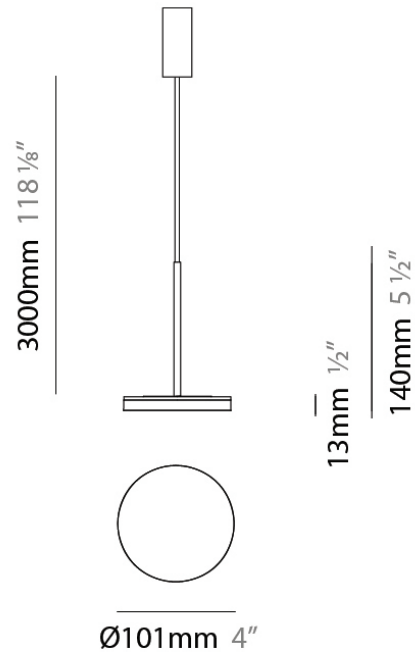

BELLA SUSPENSION

D81668R9-WHI

PROJECT _____

TYPE _____

NOTES _____

QUANTITY _____

DATE _____

GENERAL

Series: Bella
Brand: Panzeri
Division: Design
Mounting Type: Suspension
Mounting Location: Ceiling
Subcategory: Pendant

PHYSICAL

Diameter (mm): 101
Diameter (in): 4
Height (mm): 13
Height (in): 1/2
Max. Overall Height (mm): 3013
Max. Overall Height (in): 118 7/8
Light Distribution: Indirect
Weight (kg): 0.54501
Weight (lbs): 1.2
Diffuser: Opal - Acrylic
Fixture Material: Aluminum Die Cast

ELECTRICAL

Lamp Type: LED
Input Wattage (W): 6.5
Dimming: Non-Dimmable
Driver Included: Yes
Driver Location: Integrated
Driver Type: Constant Voltage - Universal
Driver Class: Class 2
Input Voltage (V): 120

LED

Color Temperature (°K): 2700
Max. Delivered Lumen (lm): 388
CRI: >90 CRI

OPTICAL

RATINGS AND CERTIFICATIONS

Certified By: CSA Certified to UL and CSA Standards
IP rating: IP40