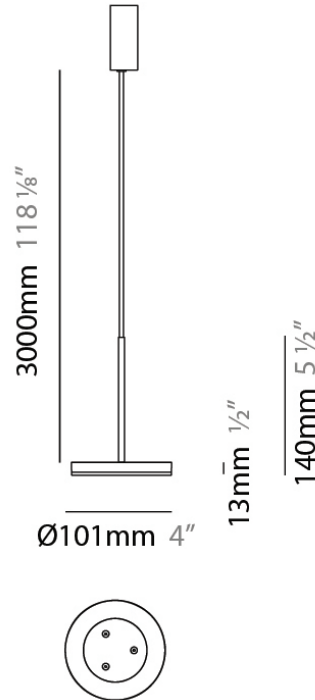

BELLA SUSPENSION

D81667R9-BRZ

PROJECT _____

TYPE _____

NOTES _____

QUANTITY _____

DATE _____

GENERAL

Series: Bella
Brand: Panzeri
Division: Design
Mounting Type: Suspension
Mounting Location: Ceiling
Subcategory: Pendant

PHYSICAL

Shape: Round
Diameter (mm): 101
Diameter (in): 4
Height (mm): 13
Height (in): 1/2
Max. Overall Height (mm): 3013
Max. Overall Height (in): 118 ⁵/₈
Light Distribution: Direct
Weight (kg): 0.54501
Weight (lbs): 1.2
Diffuser: Opal - Acrylic
Fixture Material: Aluminum Die Cast
Cable Details: 3000mm / 118 1/8" Cable

ELECTRICAL

Lamp Type: LED
Input Wattage (W): 6.5
Total Output Wattage (W): 4.5
Dimming: Non-Dimmable
Driver Included: Yes
Driver Location: Integrated
Driver Type: Constant Voltage - Universal
Driver Class: Class 2
Input Voltage (V): 120 - 277

LED

Color Temperature (°K): 2700
Max. Delivered Lumen (lm): 388
Nominal Lumen (lm): 460
CRI: >90 CRI
Lamp Life (hrs): 50000

OPTICAL

RATINGS AND CERTIFICATIONS

Certified By: CSA Certified to UL and CSA Standards
IP rating: IP40